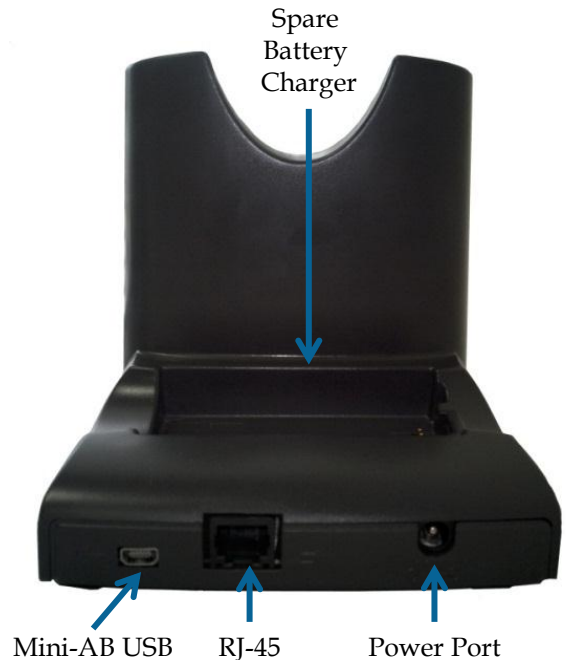

Ethernet Port

- 10/100 Mbps RJ-45 Ethernet

USB Port

- Mini-AB OTG Port (5 Pin)

Power

- 12V, 4.16A (Part# 190362-002LC)

Environmental

- Temp 0 - 50 C°
- Humidity 90% Non-condensing

Single Packaging Contents

- PSCMC3100UE Cradle
- Warranty and Support Card

Kit Packaging (PSCK-MC3100UE)

- PSCMC3100UE Cradle
- Warranty and Support Card
- 12V, 4.16A Power Supply
- U.S Compatible Wall Line Cord
- 6' RJ-45 Ethernet Cable
- USB Cable (190191-000)

Regulatory and Certifications

- FCC Class B, ICES-003 CE Mark, RoHS

Software Information

- Requires software driver for Windows CE and Windows Mobile Based devices.
- Portsmith PSDUE Driver available for download at: www.portsmith.com/PSDUE

Compatibility and Configuration

- The PSCMC3100UE is compatible with Mobile Computers from Motorola Solutions (Formerly Symbol Technologies)
- Supports MC3100 and MC3000 Series. See www.portsmith.com for details.