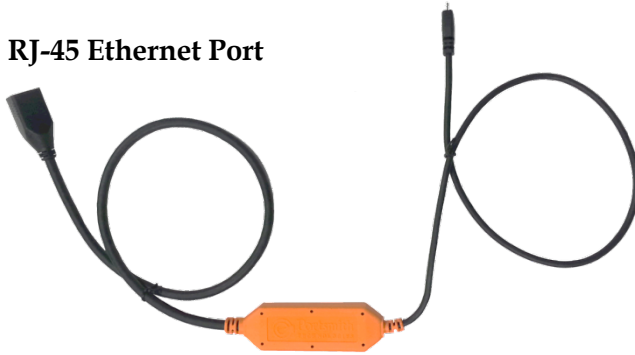

USB Micro-B OTG Host

RJ-45 Ethernet Port

Encapsulated
Electronics